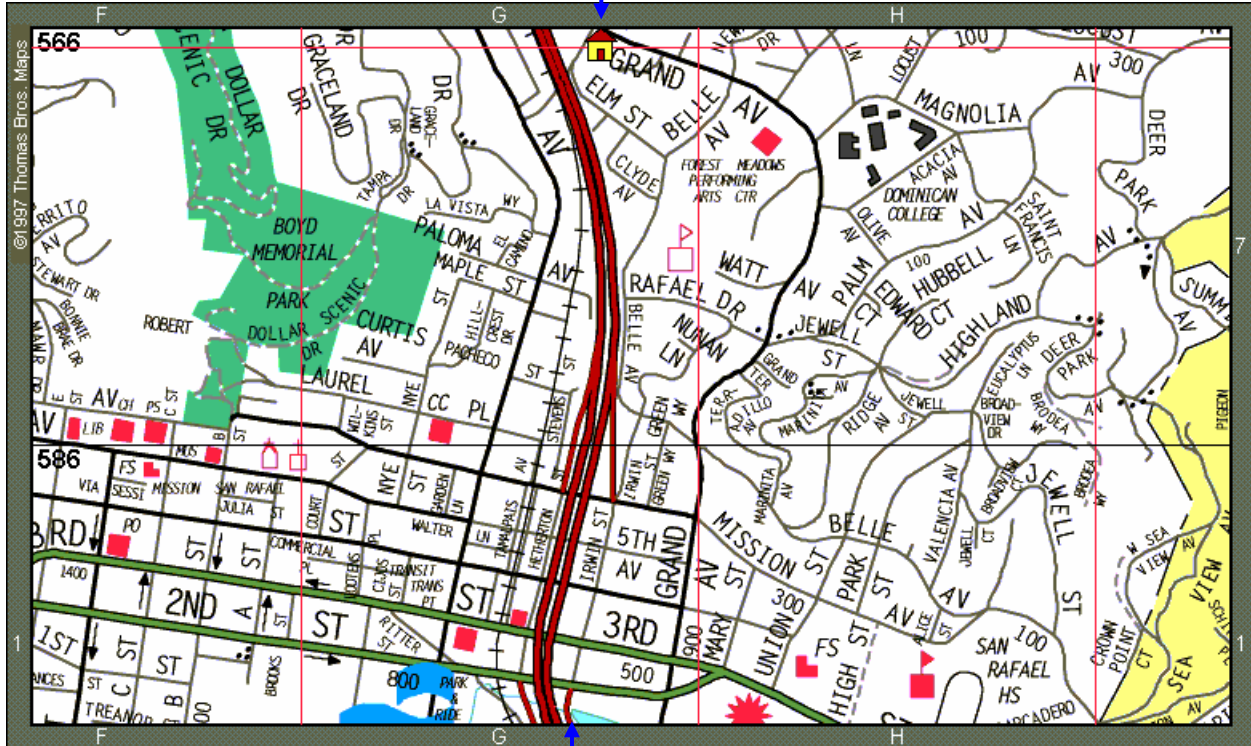

Directions to Trinity Community Church

1675 Grand Avenue, San Rafael
ofc: (415) 456-1795

Heading North on Highway 101, take the Central San Rafael exit. Take the first right on Second Street, then the first left onto Grand Avenue. Follow Grand for about one mile to #1675, on the left.

Heading South on Highway 101, take the Lincoln Avenue exit. Turn left at the exit light. After a half mile, turn left, just past the Famous Deli mini-mart onto Linden Lane, passing under the freeway. At the stop sign, turn right on Grand. The church is the first driveway on the right.